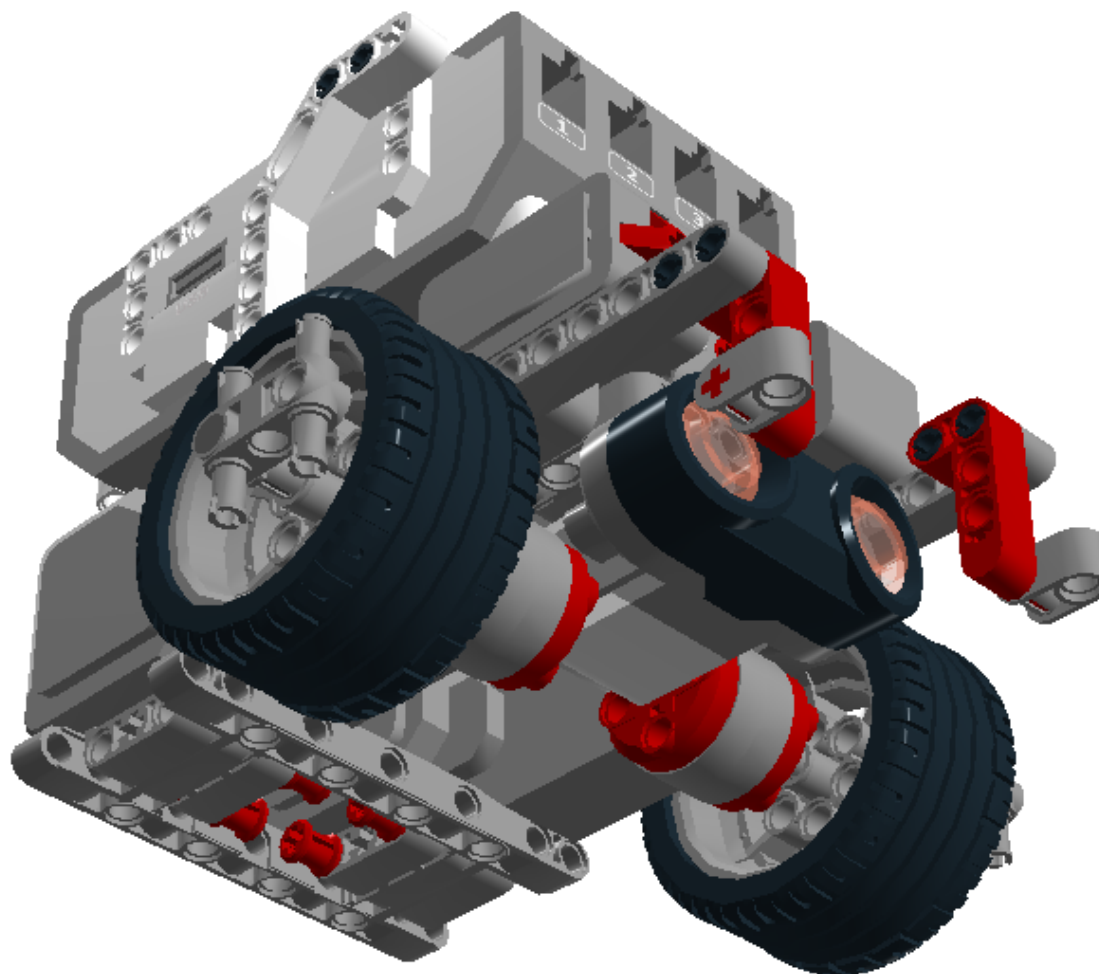

2 x

2 x

Step 49 of 54

1 x

2 x

Step 50 of 54

1 x

Step 51 of 54

1 x

Step 52 of 54

1 x

Step 53 of 54

1 x

2 x  4634091 RIM WIDE 43,2X26 W 6
HOL.Ø 4.8 - Medium Stone
Grey

2 x  6035364 TYRE LOW WIDE Ø56 X 28
- Black

1 x  6023956 STEEL BALL - Silver Metallic