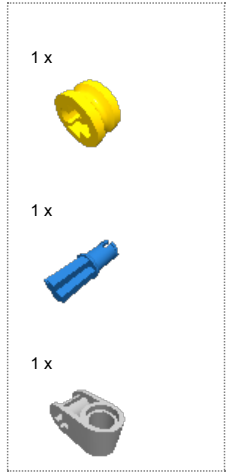

Step 66 of 87

Step 67 of 87

Step 68 of 87

Step 69 of 87

Step 70 of 87

Step 71 of 87

Step 72 of 87

Step 73 of 87

Step 74 of 87

Step 75 of 87

Step 76 of 87

Step 77 of 87

Step 78 of 87

Step 79 of 87

Step 80 of 87

Step 81 of 87

Step 82 of 87

Step 83 of 87

Step 84 of 87

Step 85 of 87

Step 86 of 87

Step 87 of 87

4 x  4587275 WEDGE-BELT WHEEL Ø24 - Dark Stone Grey

2 x  4634091 RIM WIDE 43,2X26 W 6 HOL.Ø 4.8 - Medium Stone Grey

2 x  6035364 TYRE LOW WIDE Ø56 X 28 - Black

1 x  6023956 STEEL BALL - Silver Metallic

2 x  6008919 MS, EV3, SENSOR, COLOUR - White, Bright Red, Black, Medium Blue, Medium Stone Grey

1 x  6008916 MS, EV3, GYRO SENSOR - White, Bright Red, Medium Stone Grey, Silver Metallic