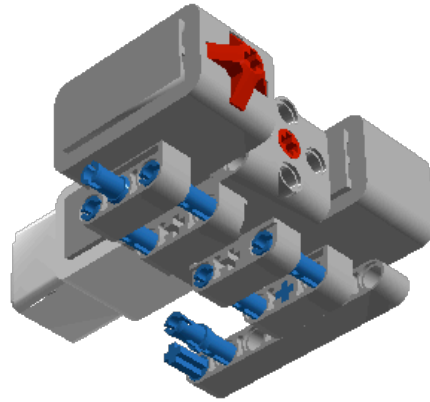

LEGO DIGITAL DESIGNER 4.2

Model Name:
droidbot2 (1)

Number of Bricks: 213

Step 1 of 87

Step 2 of 87

Step 3 of 87

Step 4 of 87

Step 5 of 87

Step 6 of 87

Step 7 of 87

Step 8 of 87

Step 9 of 87

Step 10 of 87

Step 11 of 87

Step 12 of 87

Step 13 of 87

Step 14 of 87

Step 15 of 87

Step 16 of 87

Step 17 of 87

Step 18 of 87

Step 19 of 87

Step 20 of 87

Step 21 of 87