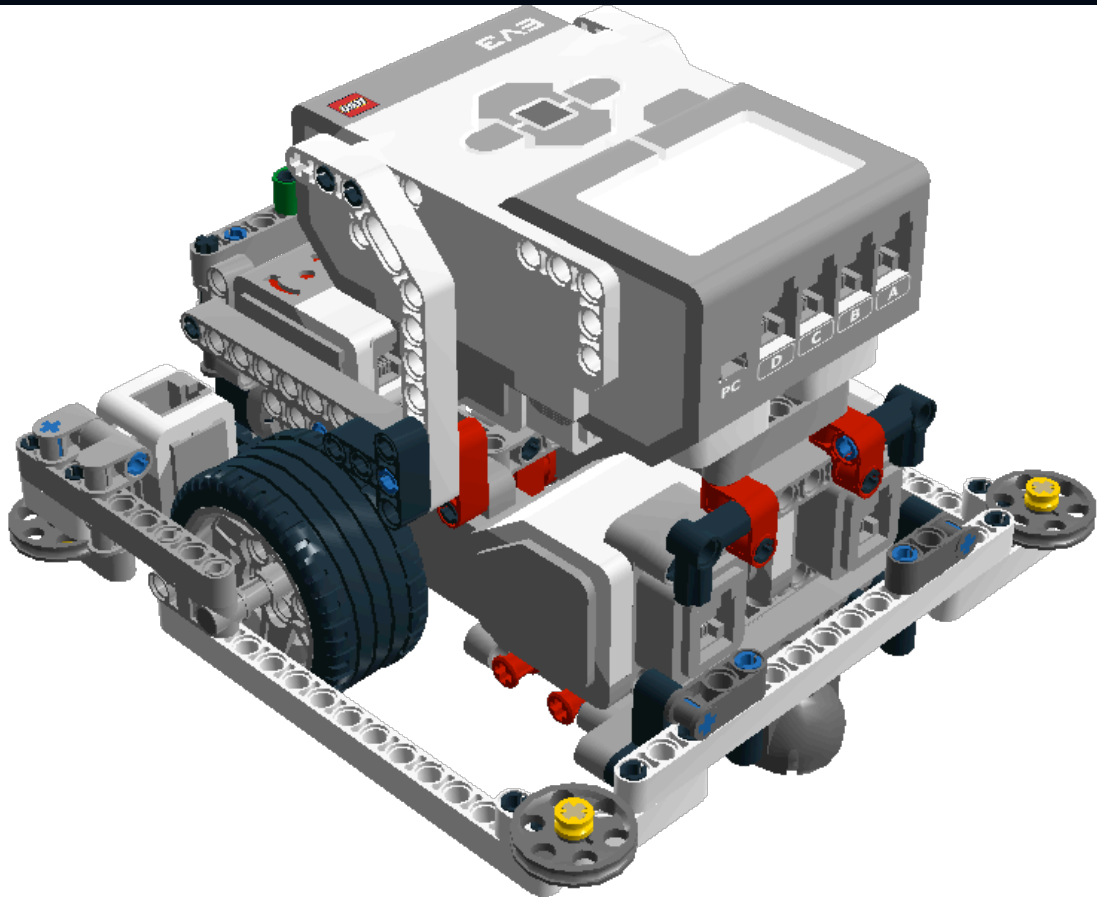

LEGO DIGITAL DESIGNER 4.2

Model Name:
droidbot2 (1)

Number of Bricks: 213

Step 1 of 87

Step 2 of 87

Step 3 of 87

Step 4 of 87

Step 5 of 87