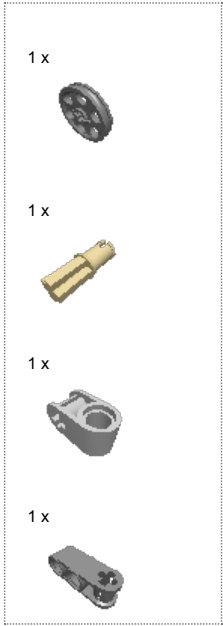

Step 66 of 87

Step 67 of 87

Step 68 of 87

Step 69 of 87

Step 70 of 87

Step 71 of 87

Step 72 of 87

Step 73 of 87

Step 74 of 87

Step 75 of 87

Step 76 of 87

Step 77 of 87

Step 78 of 87

Step 79 of 87

Step 80 of 87

Step 81 of 87

Step 82 of 87

Step 83 of 87

Step 84 of 87

Step 85 of 87

Step 86 of 87

Step 87 of 87

4 x  4587275 WEDGE-BELT WHEEL Ø24 - Dark Stone Grey

2 x  4634091 RIM WIDE 43,2X26 W 6 HOL.Ø 4.8 - Medium Stone Grey