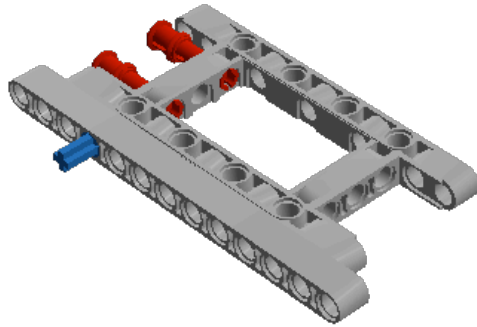

LEGO DIGITAL DESIGNER 4.2

Model Name:
droidbot2 (1)

Number of Bricks: 213

Step 1 of 87

Step 2 of 87

Step 3 of 87

Step 4 of 87

Step 5 of 87

Step 6 of 87

Step 7 of 87

Step 8 of 87

Step 9 of 87

Step 10 of 87

Step 11 of 87

Step 12 of 87

Step 13 of 87

Step 14 of 87

Step 15 of 87

Step 16 of 87

Step 17 of 87

Step 18 of 87

Step 19 of 87

Step 20 of 87

Step 21 of 87