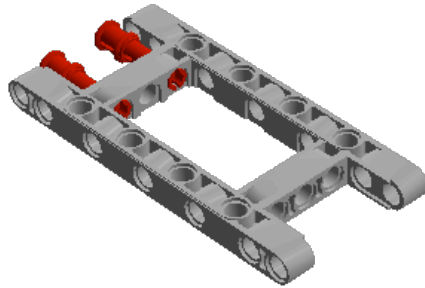

LEGO DIGITAL DESIGNER 4.2

Model Name:
droidbot2 (1)

Number of Bricks: 213

Step 1 of 87

Step 2 of 87

Step 3 of 87

Step 4 of 87

Step 5 of 87

Step 6 of 87

Step 7 of 87

Step 8 of 87

Step 9 of 87

Step 10 of 87

Step 11 of 87

Step 12 of 87

Step 13 of 87