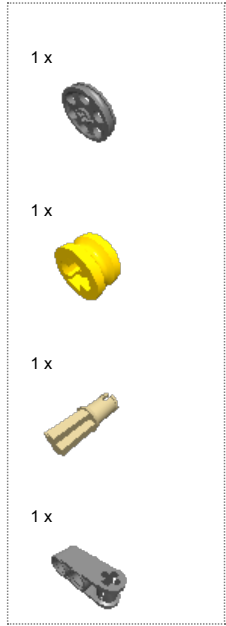

Step 66 of 87

Step 67 of 87

Step 68 of 87

Step 69 of 87

Step 70 of 87

Step 71 of 87

Step 72 of 87

Step 73 of 87

Step 74 of 87

Step 75 of 87

Step 76 of 87

Step 77 of 87

Step 78 of 87

Step 79 of 87

Step 80 of 87

Step 81 of 87

Step 82 of 87

Step 83 of 87

Step 84 of 87

Step 85 of 87

Step 86 of 87

Step 87 of 87

4 x  4587275 WEDGE-BELT WHEEL Ø24 - Dark Stone Grey

2 x  4634091 RIM WIDE 43,2X26 W 6 HOL.Ø 4.8 - Medium Stone Grey