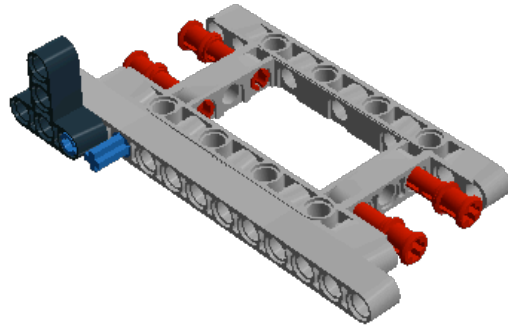

LEGO DIGITAL DESIGNER 4.2

Model Name:
droidbot2 (1)

Number of Bricks: 213

Step 1 of 87

Step 2 of 87

Step 3 of 87

Step 4 of 87

Step 5 of 87

Step 6 of 87

Step 7 of 87

Step 8 of 87

Step 9 of 87

Step 10 of 87

Step 11 of 87

Step 12 of 87

Step 13 of 87