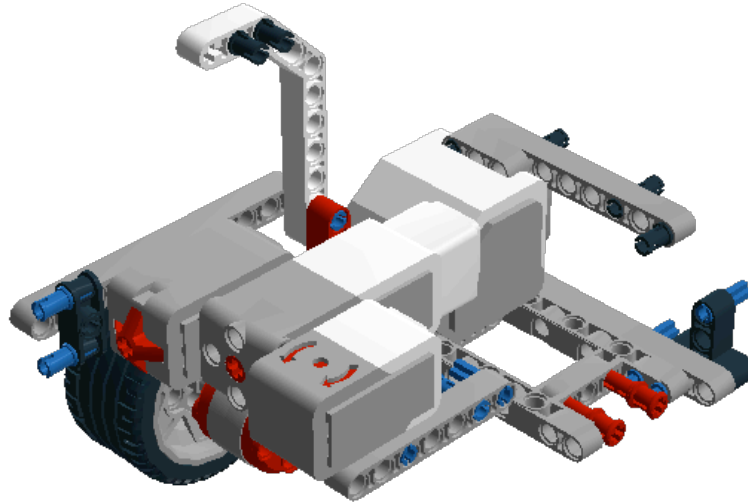

LEGO DIGITAL DESIGNER 4.2

Model Name:
droidbot2 (1)

Number of Bricks: 213

Step 1 of 87

Step 2 of 87

Step 3 of 87

Step 4 of 87

Step 5 of 87

Step 14 of 87

Step 15 of 87

Step 16 of 87

Step 17 of 87

Step 18 of 87

Step 19 of 87

Step 20 of 87

Step 21 of 87

Step 22 of 87

Step 23 of 87

Step 24 of 87

Step 25 of 87

Step 26 of 87

Step 27 of 87

Step 28 of 87

Step 29 of 87

Step 30 of 87

Step 31 of 87

Step 32 of 87

Step 33 of 87

Step 34 of 87

Step 35 of 87

Step 36 of 87

Step 37 of 87