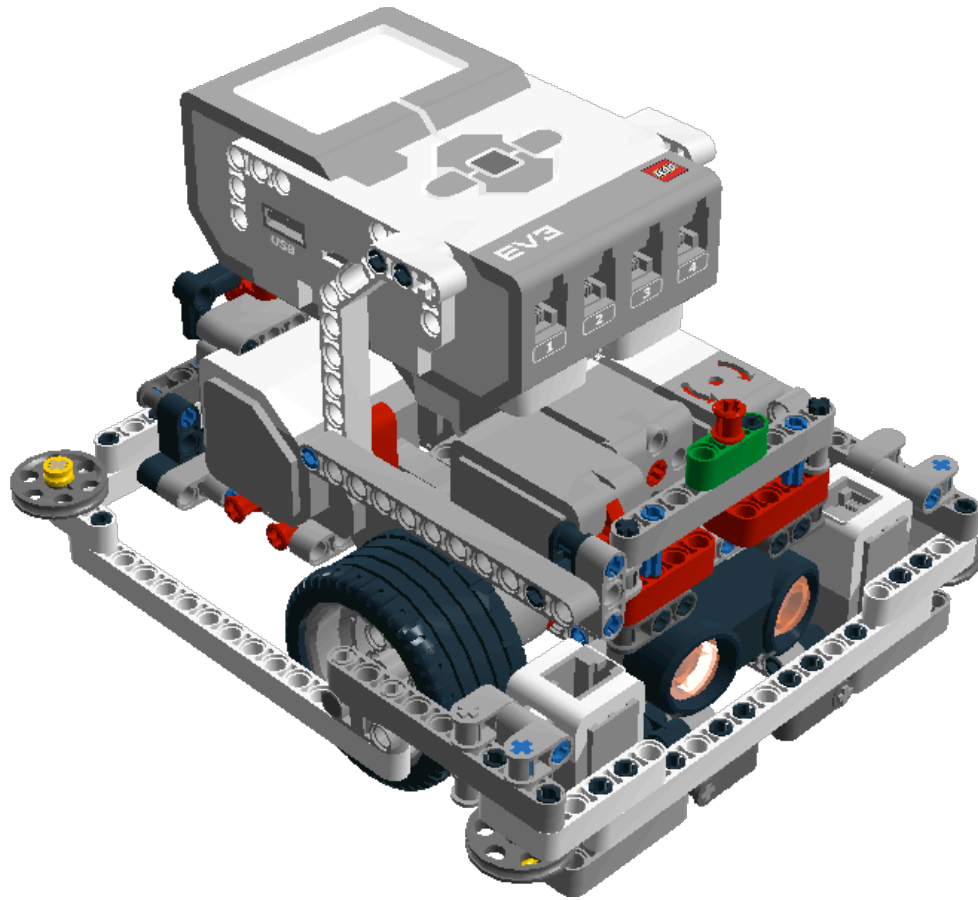

Step 86 of 87