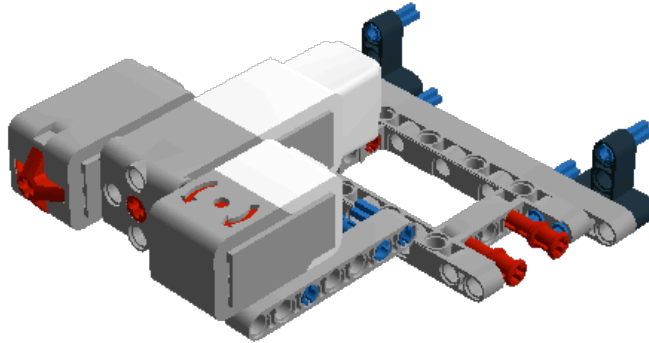

LEGO DIGITAL DESIGNER 4.2

Model Name:
droidbot2 (1)

Number of Bricks: 213

Step 1 of 87

Step 2 of 87

Step 3 of 87

Step 4 of 87

Step 5 of 87

Step 6 of 87

Step 7 of 87

Step 8 of 87

Step 9 of 87

Step 10 of 87

Step 11 of 87

Step 12 of 87

Step 13 of 87

Step 14 of 87

Step 15 of 87

Step 16 of 87

Step 17 of 87

Step 18 of 87

Step 19 of 87

Step 20 of 87

Step 21 of 87