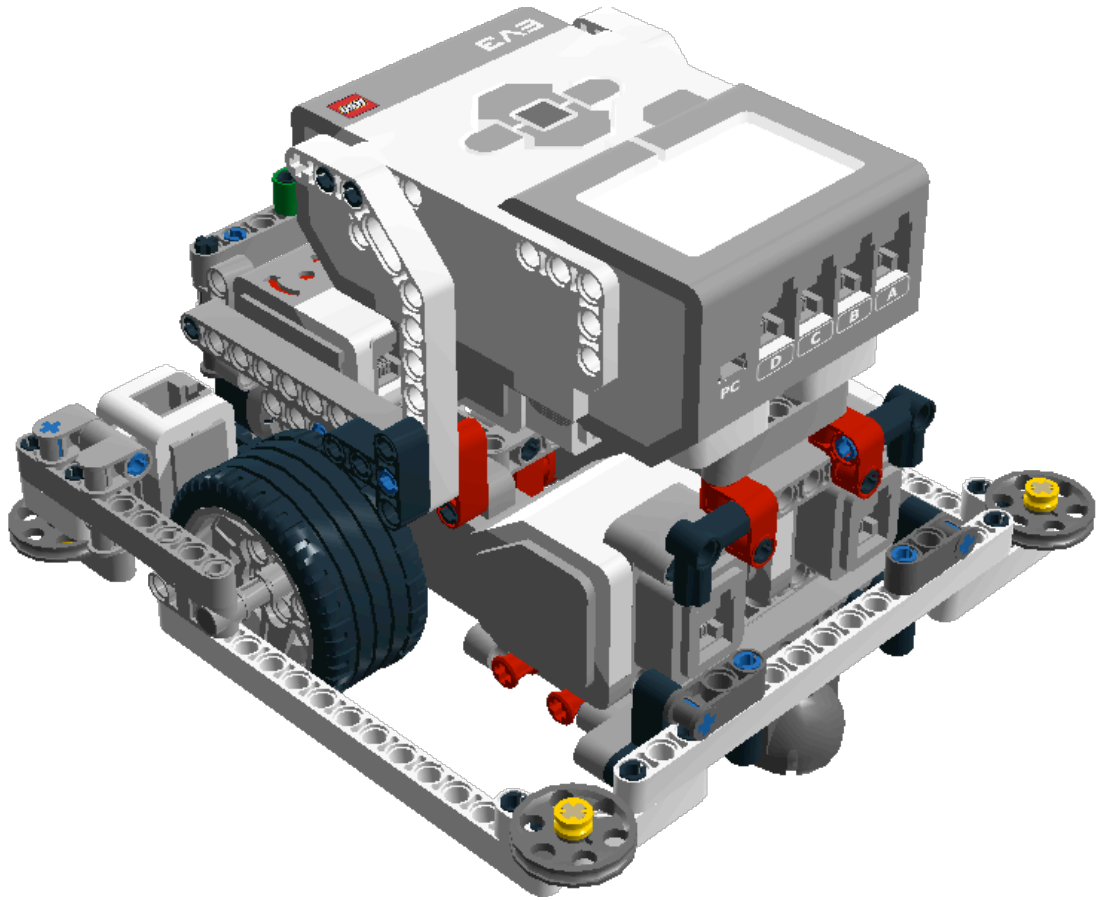

Step 87 of 87