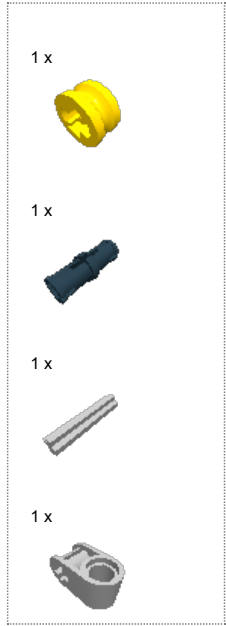

Step 66 of 87

Step 67 of 87

Step 68 of 87

Step 69 of 87

Step 70 of 87

Step 71 of 87

Step 72 of 87

Step 73 of 87

Step 74 of 87

Step 75 of 87

Step 76 of 87

Step 77 of 87

Step 78 of 87

Step 79 of 87

Step 80 of 87

Step 81 of 87

Step 82 of 87

Step 83 of 87

Step 84 of 87

Step 85 of 87

Step 86 of 87

Step 87 of 87

4 x  4587275 WEDGE-BELT WHEEL Ø24 - Dark Stone Grey

2 x  4634091 RIM WIDE 43,2X26 W 6 HOL.Ø 4.8 - Medium Stone Grey

2 x  6035364 TYRE LOW WIDE Ø56 X 28 - Black

1 x  6023956 STEEL BALL - Silver Metallic

2 x  6008919 MS, EV3, SENSOR, COLOUR - White, Bright Red, Black, Medium Blue, Medium Stone Grey

1 x  6008916 MS, EV3, GYRO SENSOR - White, Bright Red, Medium Stone Grey, Silver Metallic