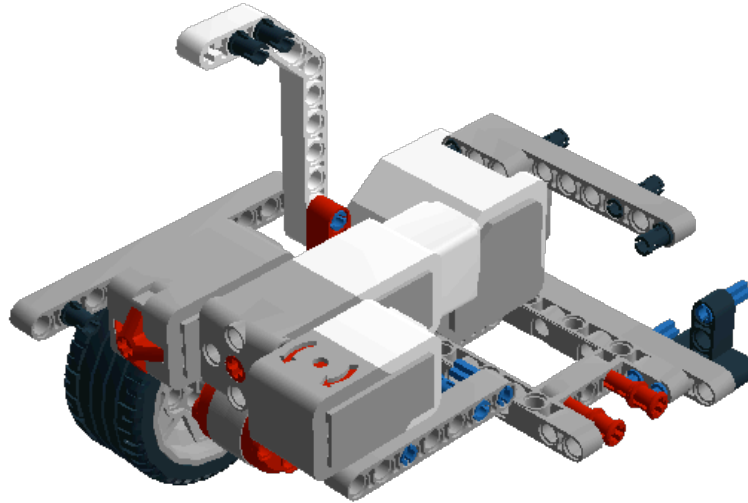

LEGO DIGITAL DESIGNER 4.2

Model Name:
droidbot2 (1)

Number of Bricks: 213

Step 1 of 87

Step 2 of 87

Step 3 of 87

Step 4 of 87

Step 5 of 87

Step 6 of 87

Step 7 of 87

Step 8 of 87

Step 9 of 87

Step 10 of 87

Step 11 of 87

Step 12 of 87

Step 13 of 87

Step 14 of 87

Step 15 of 87

Step 16 of 87

Step 17 of 87

Step 18 of 87

Step 19 of 87

Step 20 of 87

Step 21 of 87

Step 22 of 87

Step 23 of 87

Step 24 of 87

Step 25 of 87

Step 26 of 87

Step 27 of 87

Step 28 of 87

Step 29 of 87