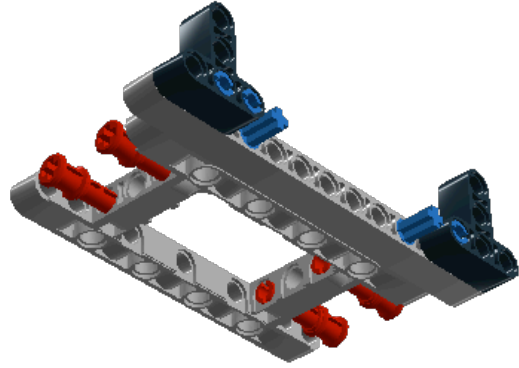

LEGO DIGITAL DESIGNER 4.2

Model Name:
droidbot2 (1)

Number of Bricks: 213

Step 1 of 87

Step 2 of 87

Step 3 of 87

Step 4 of 87

Step 5 of 87

Step 6 of 87

Step 7 of 87

Step 8 of 87

Step 9 of 87

Step 10 of 87

Step 11 of 87

Step 12 of 87

Step 13 of 87