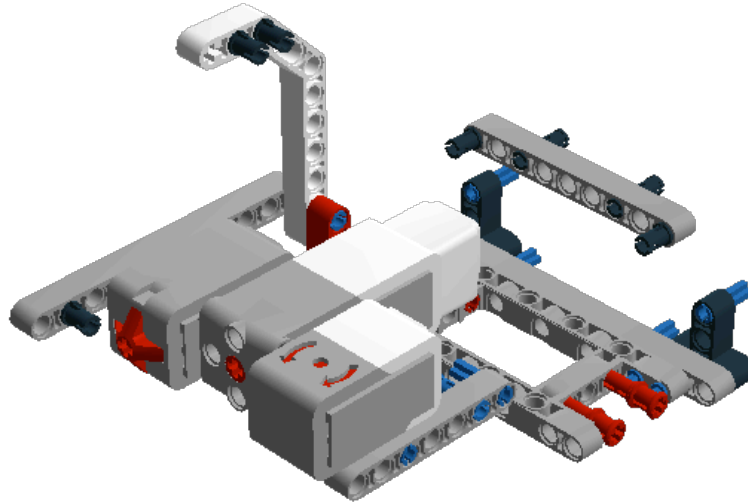

LEGO DIGITAL DESIGNER 4.2

Model Name:
droidbot2 (1)

Number of Bricks: 213

Step 1 of 87

Step 2 of 87

Step 3 of 87

Step 4 of 87

Step 5 of 87

Step 14 of 87

Step 15 of 87

Step 16 of 87

Step 17 of 87

Step 18 of 87

Step 19 of 87

Step 20 of 87

Step 21 of 87

Step 22 of 87

Step 23 of 87

Step 24 of 87

Step 25 of 87

Step 26 of 87

Step 27 of 87

Step 28 of 87

Step 29 of 87

Step 30 of 87

Step 31 of 87

Step 32 of 87

Step 33 of 87

Step 34 of 87

Step 35 of 87

Step 36 of 87

Step 37 of 87