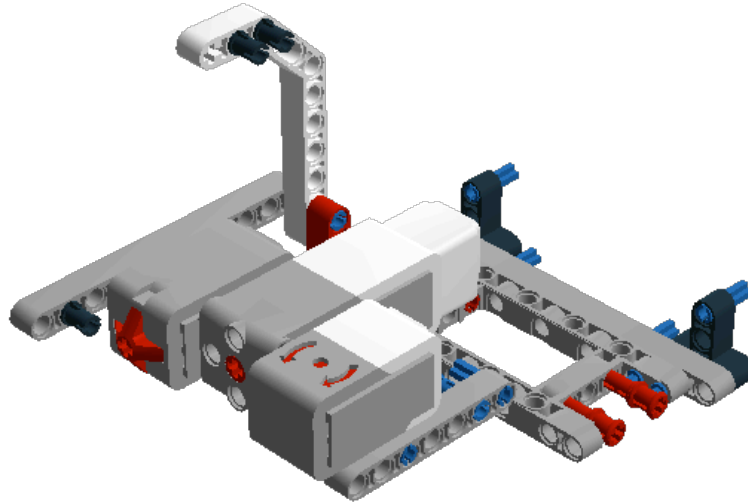

LEGO DIGITAL DESIGNER 4.2

Model Name:
droidbot2 (1)

Number of Bricks: 213

Step 1 of 87

Step 2 of 87

Step 3 of 87

Step 4 of 87

Step 5 of 87

Step 14 of 87

Step 15 of 87

Step 16 of 87

Step 17 of 87

Step 18 of 87

Step 19 of 87

Step 20 of 87

Step 21 of 87

Step 22 of 87

Step 23 of 87

Step 24 of 87

Step 25 of 87

Step 26 of 87

Step 27 of 87

Step 28 of 87

Step 29 of 87

Step 30 of 87

Step 31 of 87

Step 32 of 87

Step 33 of 87

Step 34 of 87

Step 35 of 87

Step 36 of 87

Step 37 of 87