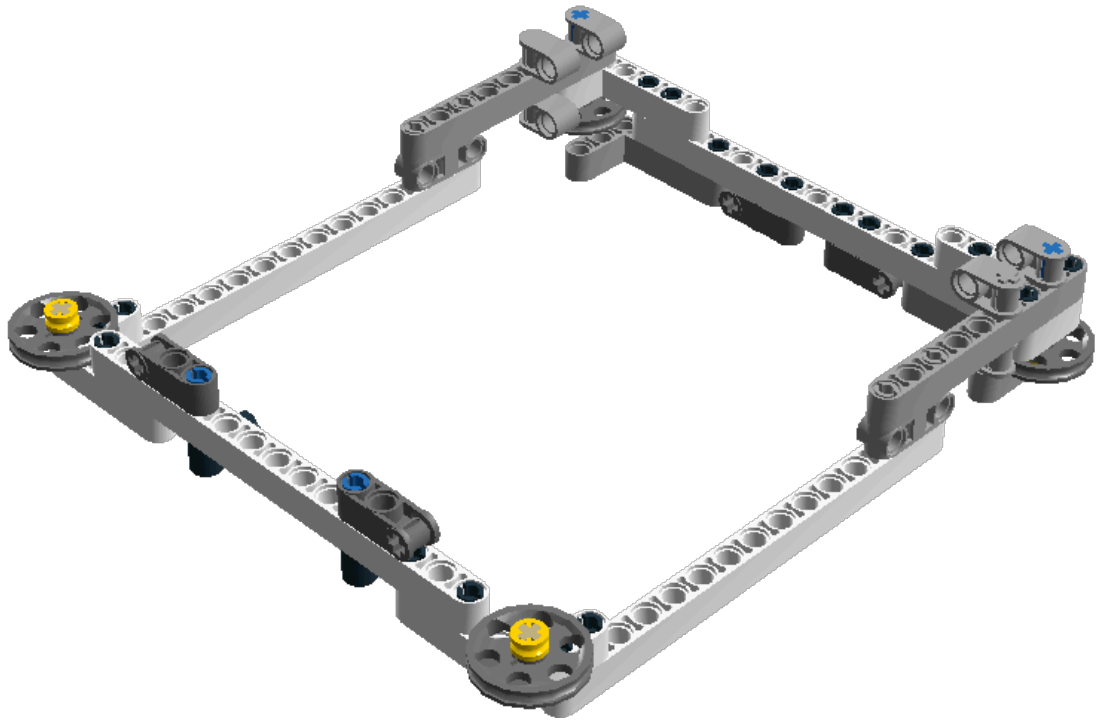

Step 74 of 87

Step 75 of 87

Step 76 of 87

Step 77 of 87

Step 78 of 87

Step 79 of 87

Step 80 of 87

Step 81 of 87

Step 82 of 87

Step 83 of 87

Step 84 of 87

Step 85 of 87

Step 86 of 87

Step 87 of 87

4 x  4587275 WEDGE-BELT WHEEL Ø24 - Dark Stone Grey

2 x  4634091 RIM WIDE 43,2X26 W 6 HOL.Ø 4.8 - Medium Stone Grey

2 x  6035364 TYRE LOW WIDE Ø56 X 28 - Black

1 x  6023956 STEEL BALL - Silver Metallic

2 x  6008919 MS, EV3, SENSOR, COLOUR - White, Bright Red, Black, Medium Blue, Medium Stone Grey

1 x  6008916 MS, EV3, GYRO SENSOR - White, Bright Red, Medium Stone Grey, Silver Metallic